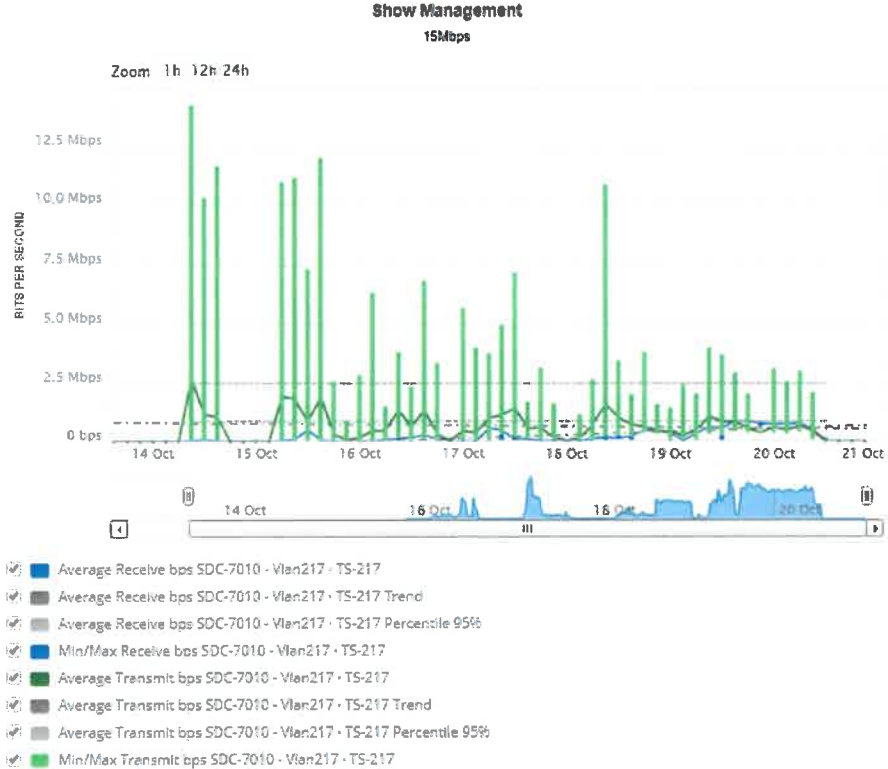

San Diego Convention Center

American Society Of Human Genetics (10/14 – 10/20)

Registration – Bandwidth

Speaker Ready – Bandwidth

General Session Live Stream – Bandwidth

Show Management – Bandwidth

Main Attendee Wifi – Device Count

Interactive Workshop Wifi – Device Count

ASHG Central Booth Wifi – Device Count

Main Attendee Wifi – Total Bandwidth

Interactive Workshop Wifi – Total Bandwidth

ASHG Central Booth Wifi – Total Bandwidth