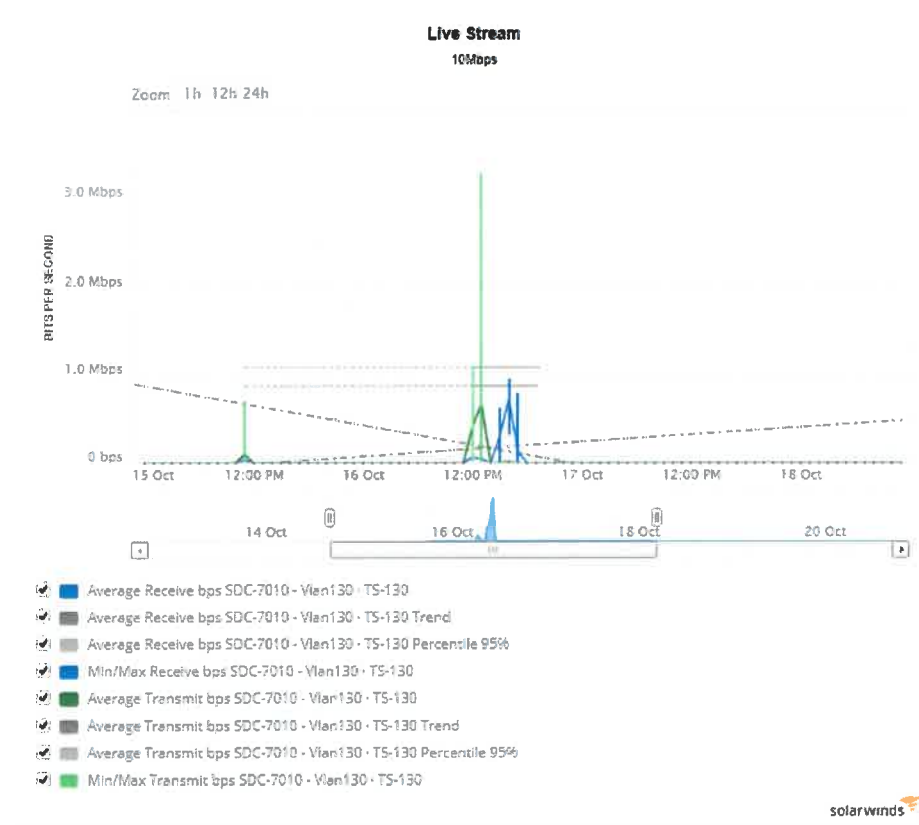

San Diego Convention Center

American Society Of Human Genetics (10/14 – 10/20)

Registration – Bandwidth

Speaker Ready – Bandwidth

General Session Live Stream – Bandwidth

Show Management – Bandwidth

Main Attendee Wifi – Device Count

Interactive Workshop Wifi – Device Count

ASHG Central Booth Wifi – Device Count

Main Attendee Wifi – Total Bandwidth

Interactive Workshop Wifi – Total Bandwidth

ASHG Central Booth Wifi – Total Bandwidth