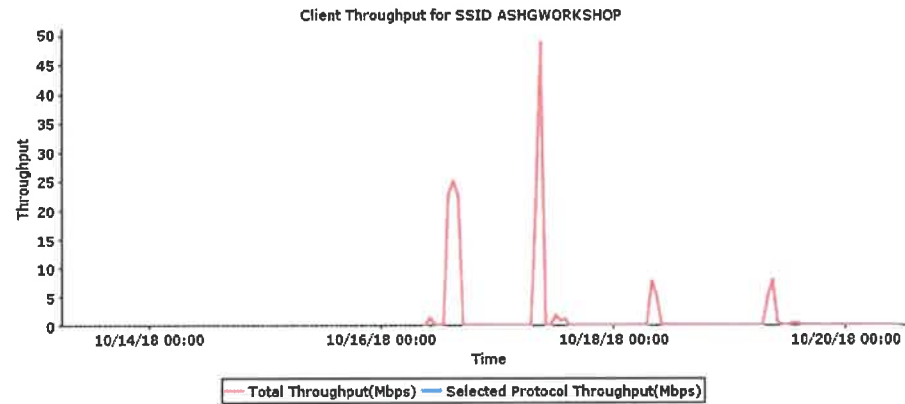

Interactive Workshop Wifi – Device Count

ASHG Central Booth Wifi – Device Count

Main Attendee Wifi – Total Bandwidth

Interactive Workshop Wifi – Total Bandwidth

ASHG Central Booth Wifi – Total Bandwidth