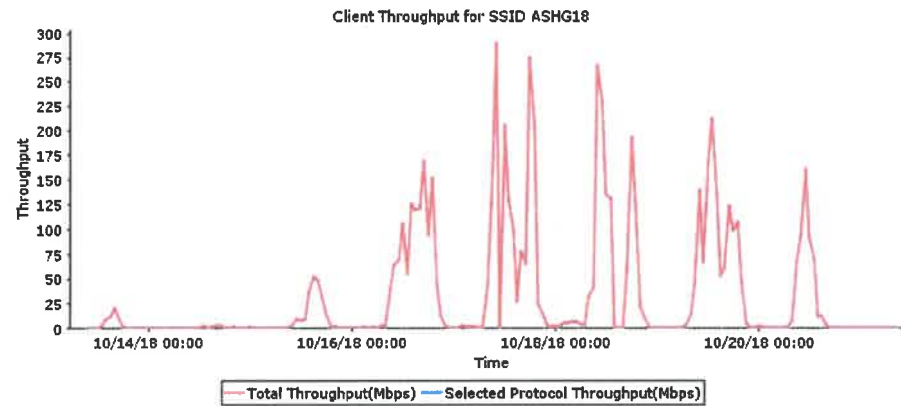

San Diego Convention Center

American Society Of Human Genetics (10/14 – 10/20)

Registration – Bandwidth

Speaker Ready – Bandwidth

General Session Live Stream – Bandwidth

Show Management – Bandwidth

Main Attendee Wifi – Device Count

Interactive Workshop Wifi – Device Count

ASHG Central Booth Wifi – Device Count

Main Attendee Wifi – Total Bandwidth

Interactive Workshop Wifi – Total Bandwidth

ASHG Central Booth Wifi – Total Bandwidth