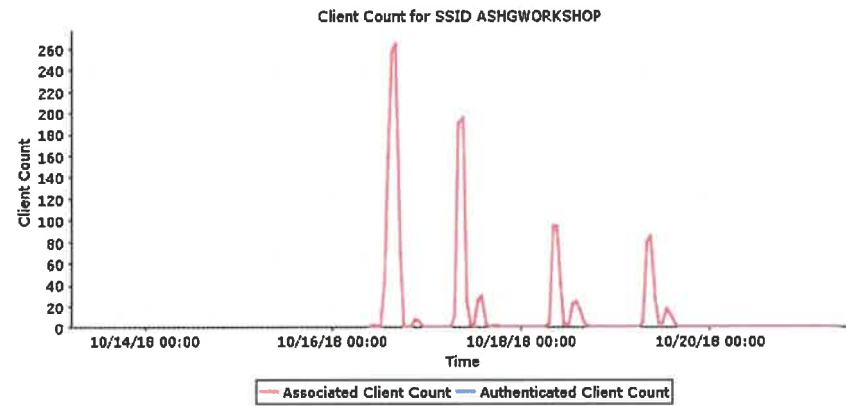

Interactive Workshop Wifi – Device Count