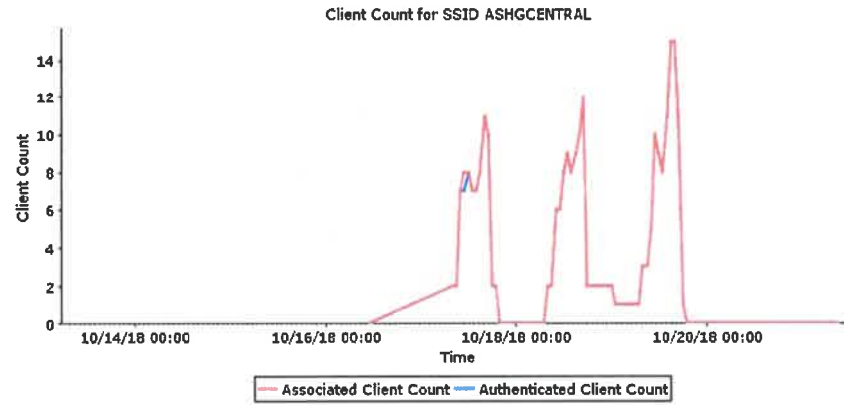

ASHG Central Booth Wifi – Device Count