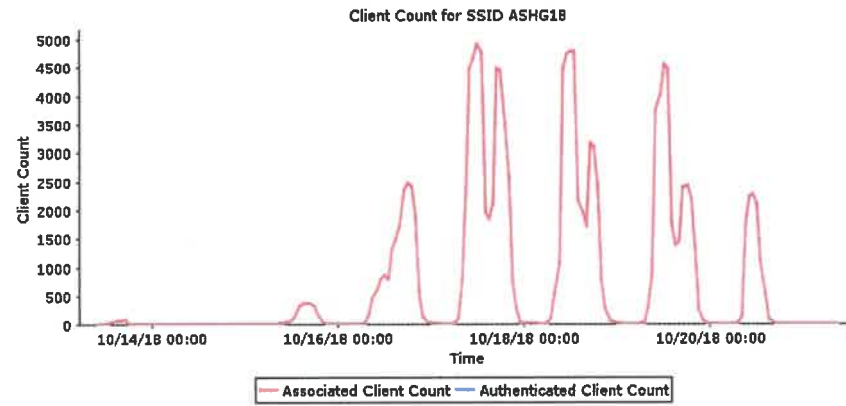

San Diego Convention Center

American Society Of Human Genetics (10/14 – 10/20)

Registration – Bandwidth

Speaker Ready – Bandwidth

General Session Live Stream – Bandwidth

Show Management – Bandwidth

Main Attendee Wifi – Device Count