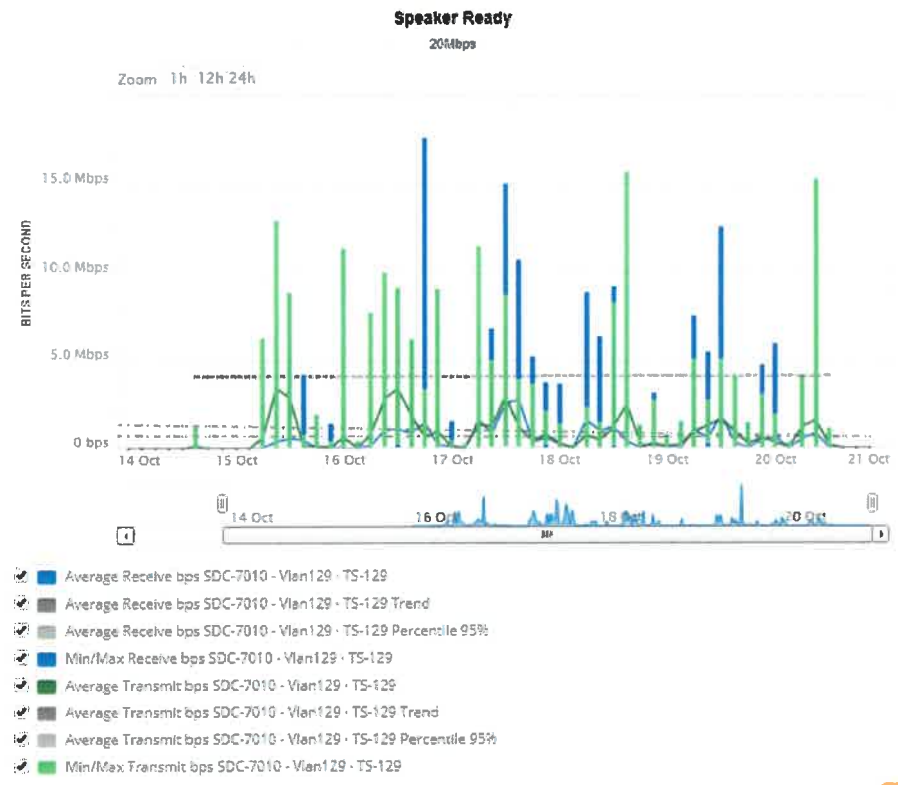

San Diego Convention Center

American Society Of Human Genetics (10/14 – 10/20)

Registration – Bandwidth

Speaker Ready – Bandwidth

General Session Live Stream – Bandwidth

Show Management – Bandwidth

Main Attendee Wifi – Device Count

Interactive Workshop Wifi – Device Count

ASHG Central Booth Wifi – Device Count

Main Attendee Wifi – Total Bandwidth

Interactive Workshop Wifi – Total Bandwidth

ASHG Central Booth Wifi – Total Bandwidth