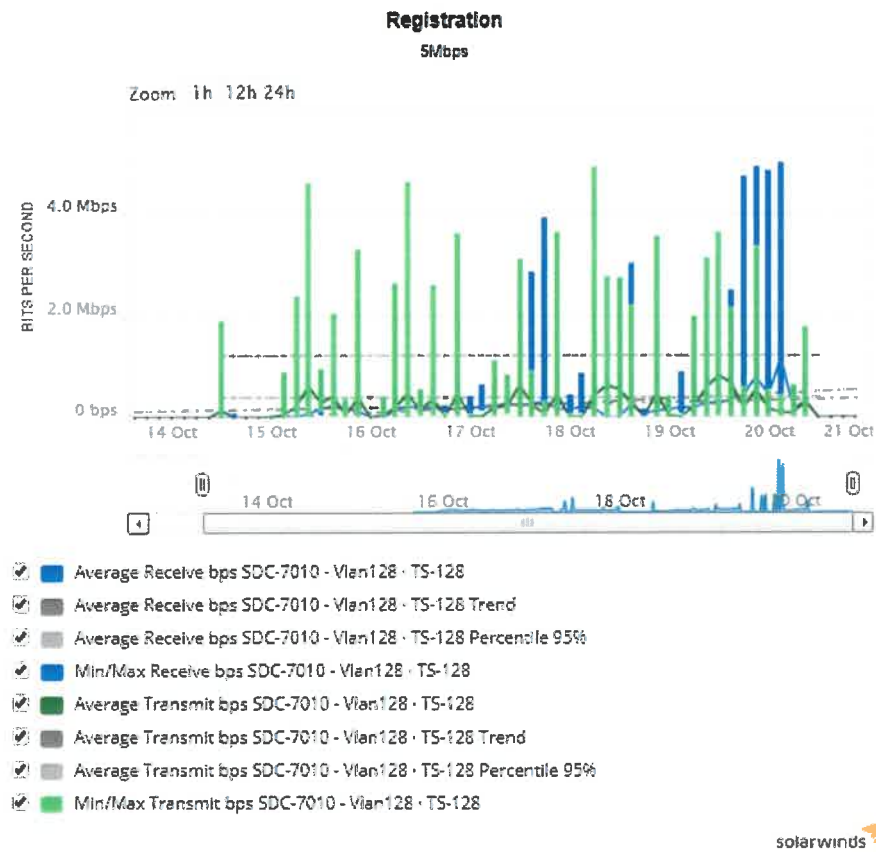

San Diego Convention Center

American Society Of Human Genetics (10/14 – 10/20)

Registration – Bandwidth

Speaker Ready – Bandwidth

General Session Live Stream – Bandwidth

Show Management – Bandwidth

Main Attendee Wifi – Device Count

Interactive Workshop Wifi – Device Count

ASHG Central Booth Wifi – Device Count

Main Attendee Wifi – Total Bandwidth

Interactive Workshop Wifi – Total Bandwidth

ASHG Central Booth Wifi – Total Bandwidth